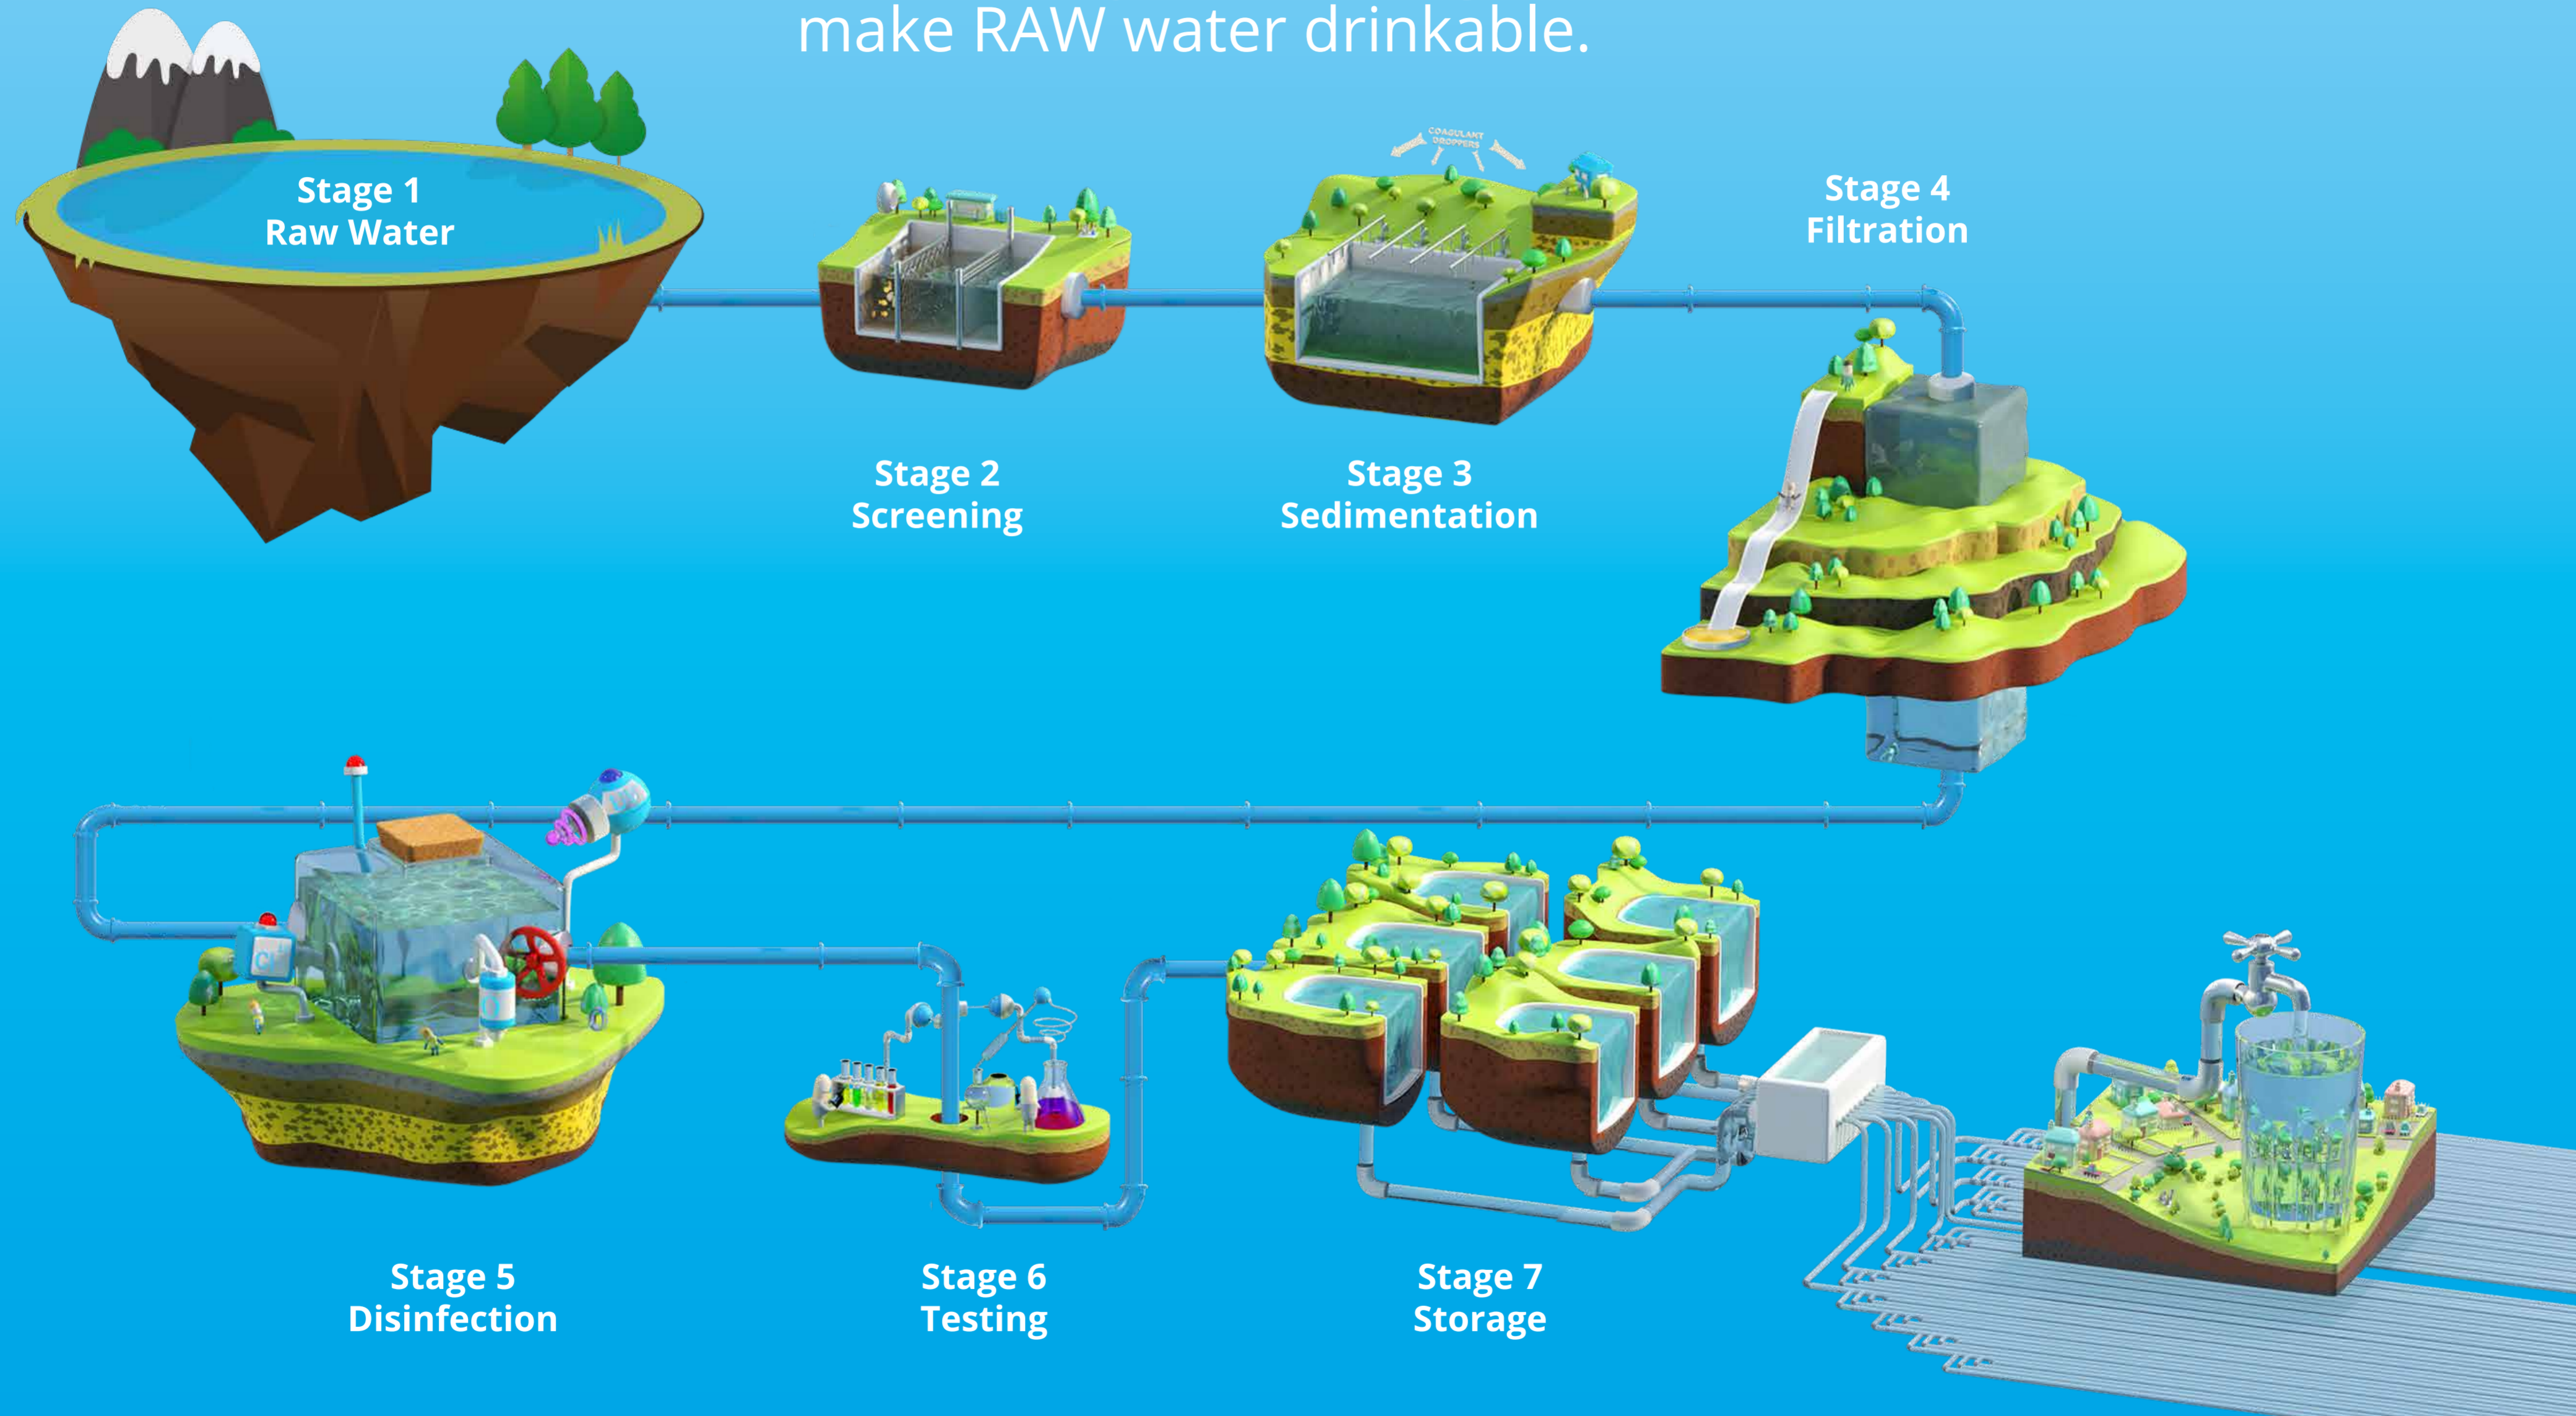

# Cloud to Glass

It takes 3 days and 7 stages to make RAW water drinkable.

To find out more about how we make raw water drinkable, visit [www.water.ie](http://www.water.ie) or [@IrishWater](https://twitter.com/IrishWater)